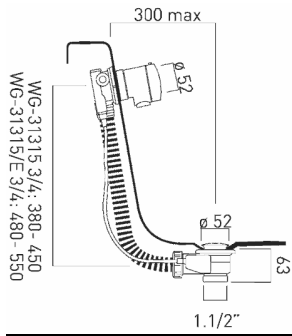

Finishes available in Chrome and Brushed Nickel, Note: Brushed Nickel is a bespoke order.

MURANO HOUSE VANITY SHOWER WASTES UK EUROPE

Murano House Vanity Shower Wastes come in Sizes 50 and 90 mm

50 mm and 90 mm is the Size of the Shower Tray Waste out-let.

Always make sure that these Shower wastes are not placed in the middle of the Shower tray or in immediate walking /stepping areas, if unsure always consult a qualified fitter.

MURANO HOUSE BATH FILLER AND BATH OVER-FLOW UK EUROPE

The Murano House Vanity Bath Filler and Bath Over-Flow come on a 300 mm Flexi pipe.

Please note that the decorative part is the Filler or Over-flow section which Decorates the side of the Bath, the Plug of the Bath is in Standard Chrome finish.