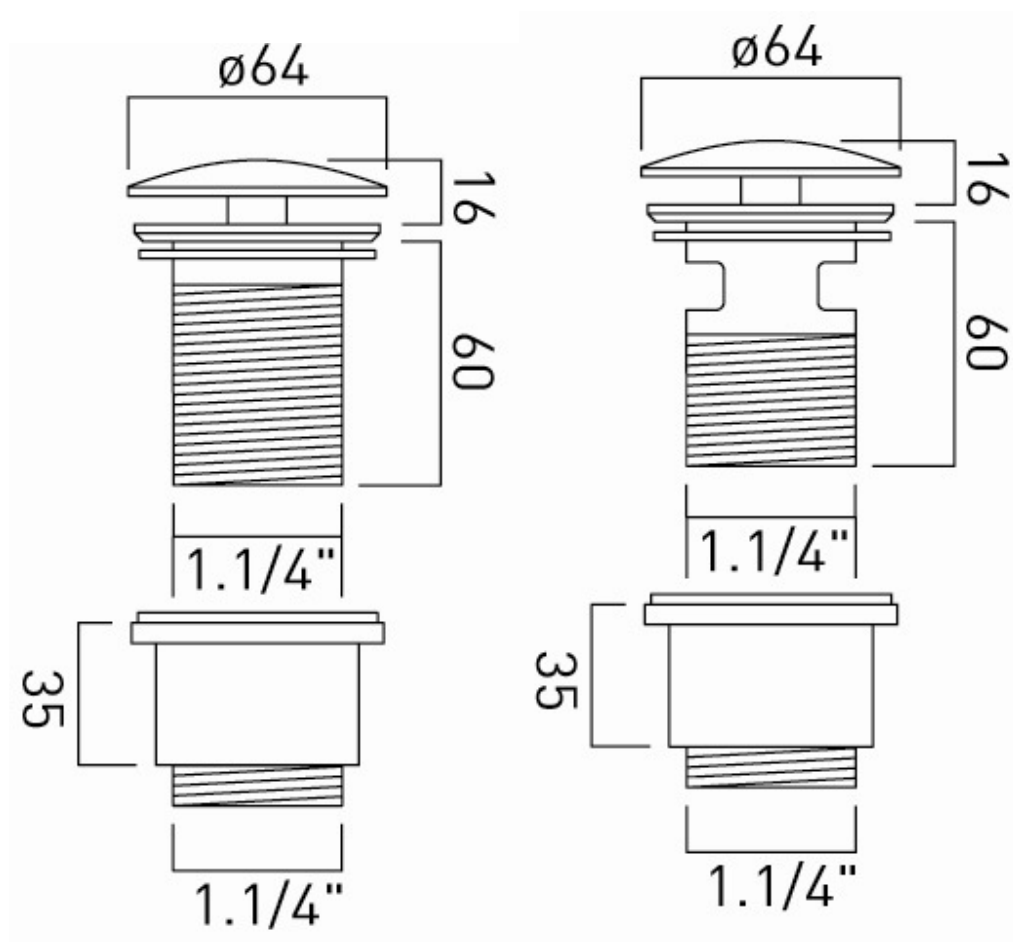

**MURANO HOUSE PRODUCT SPECIFICATIONS PAGE FOR UK EUROPE
USA AND AUSTRALIA:**

UK EUROPE AND AUSTRALIA:

Murano House Vanity Waste and Vanity Watch Waste in either Slotted or un-Slotted Versions.

Slotted Wastes are for Basins with an Integral overflow and Un-Slotted Wastes are for Basins with out Over-Flows.

If unsure always check with a qualified Plumber/fitter, this page is in a PDF Format for you to print.

UK EUROPE AND AUSTRALIA