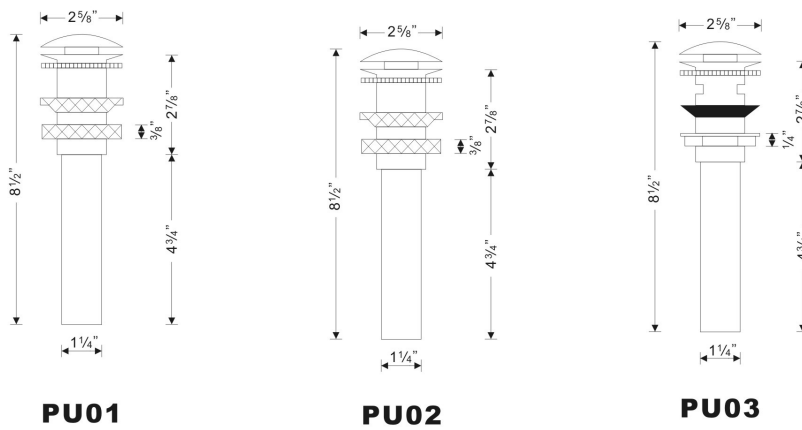

If unsure always check with a qualified Plumber/fitter, this page is in a PDF Format for you to print.

UK EUROPE AND AUSTRALIA

USA CANADA AMERICAS:

USA DRAINS FOR THE VANITY WATCH AND GLASS AND MARBLE

WITH AND WITHOUT OVER-FLOWS AND FREE FLOWING FIXED DRAIN:

Finishes available in Chrome and Brushed Nickel, Note: Brushed Nickel is a bespoke order.

MURANO HOUSE VANITY SHOWER WASTES UK EUROPE

Murano House Vanity Shower Wastes come in Sizes 50 and 90 mm

50 mm and 90 mm is the Size of the Shower Tray Waste out-let.

Always make sure that these Shower wastes are not placed in the middle of the Shower tray or in immediate walking /stepping areas, if unsure always consult a qualified fitter.

MURANO HOUSE BATH FILLER AND BATH OVER-FLOW UK EUROPE

The Murano House Vanity Bath Filler and Bath Over-Flow come on a 300 mm Flexi pipe.

Please note that the decorative part is the Filler or Over-flow section which Decorates the side of the Bath, the Plug of the Bath is in Standard Chrome finish.